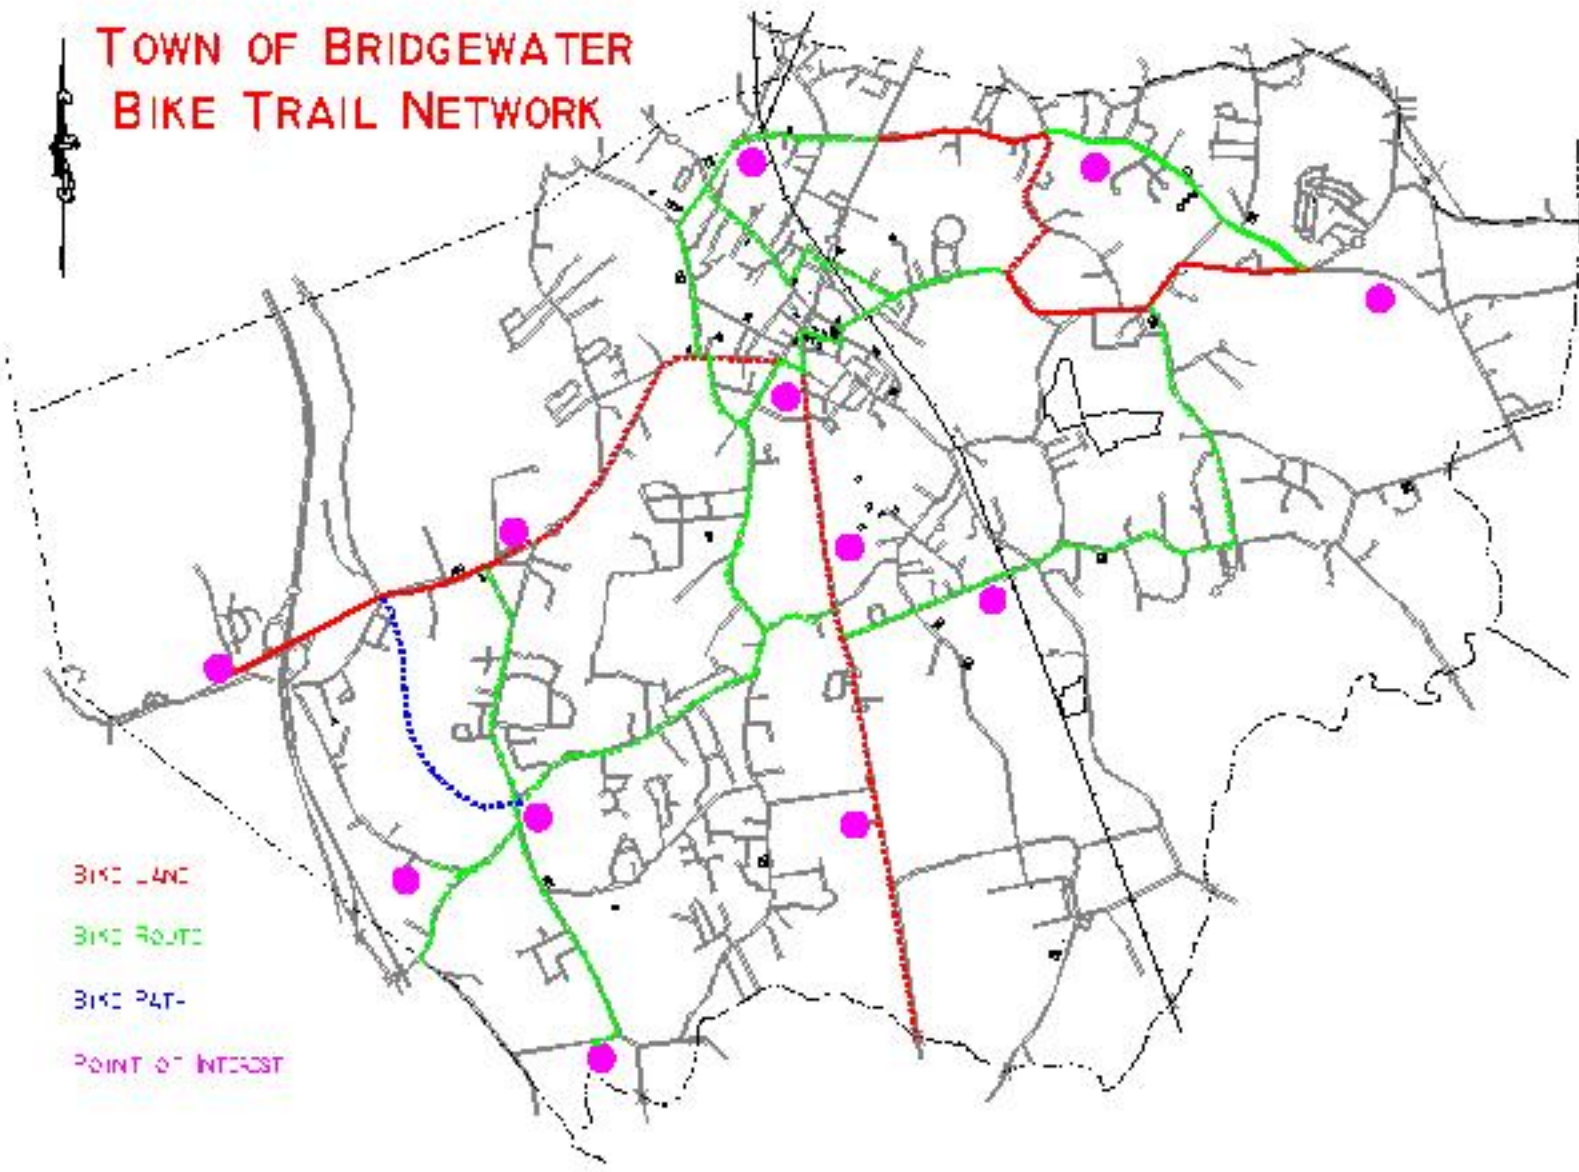

TOWN OF BRIDGEWATER BIKE TRAIL NETWORK

- BIKE LANE
- BIKE ROUTE
- BIKE PATH
- POINT OF INTEREST